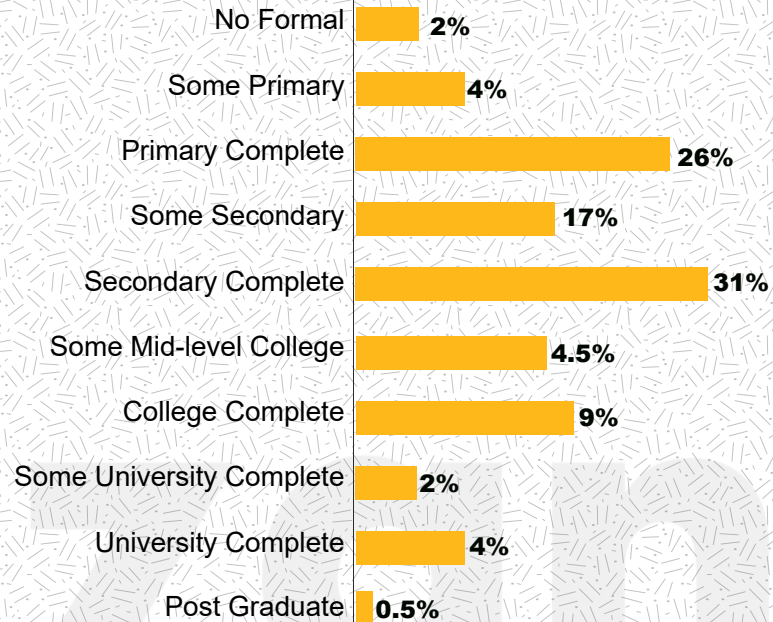

Mombasa County adults of 18 years & above living in rural & urban areas.

Survey Sponsor

MIZANI SOFT AFRICA

Duration

15th to 25th March, 2022

@mizaniafrica

@Mizaniafrica

Demographics

Gender

Setting

Age

Level of Education

Level of Income

Employment Status

@mizaniafrica

@Mizaniafrica

Gubernatorial

ABDULSWANAD NASSIR
37.3%

HASSAN OMAR
28.1%

SULEIMAN SHAHBAL
22.0%

MOMBASA COUNTY

@mizaniafrica

@Mizaniafrica

Senatorial