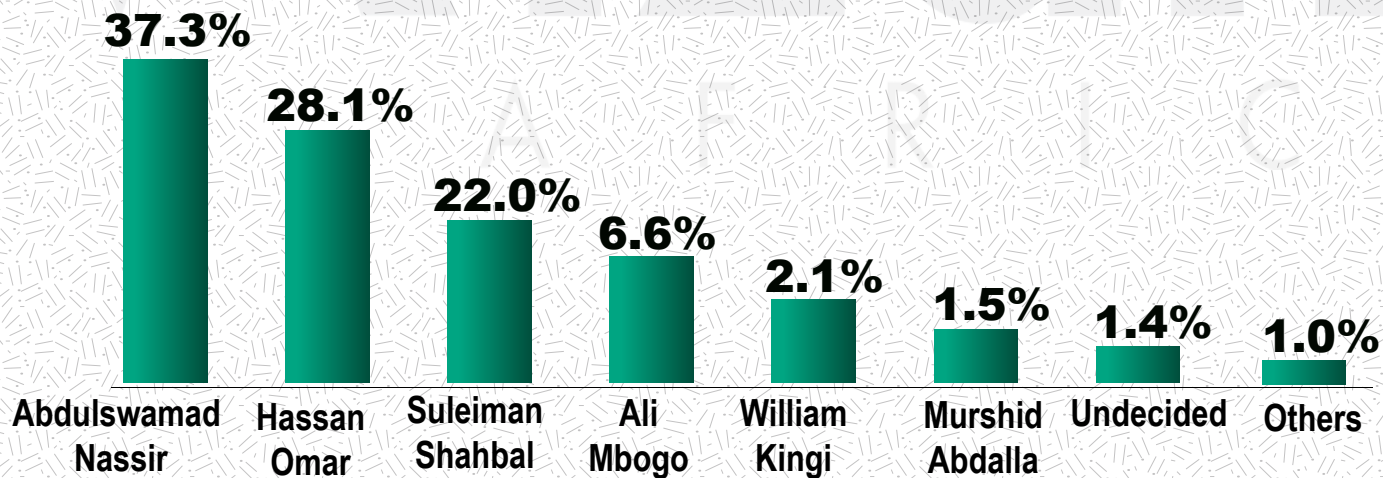

Gender

Setting

Age

Level of Education

Level of Income

Employment Status

@mizaniafrica

@Mizaniafrica

Gubernatorial

ABDULSWANAD NASSIR
37.3%

HASSAN OMAR
28.1%

SULEIMAN SHAHBAL
22.0%

MOMBASA COUNTY

@mizaniafrica

@Mizaniafrica

Senatorial

MOHAMMED FAKI
36.3%

HAMISI MWAGUYA
20.3%

MOHAMED AMIR
19.9%

MOMBASA COUNTY

@mizaniafrica

@Mizaniafrica

Woman Rep.

ASHA HUSSEIN
23.0%

AMINA ABDALLAH
21.9%

ZAMZAM CHIMBA
17.4%

MOMBASA COUNTY

@mizaniafrica

@Mizaniafrica

Parliamentarian

CHANGAMWE CONSTITUENCY

Popularity Ranking