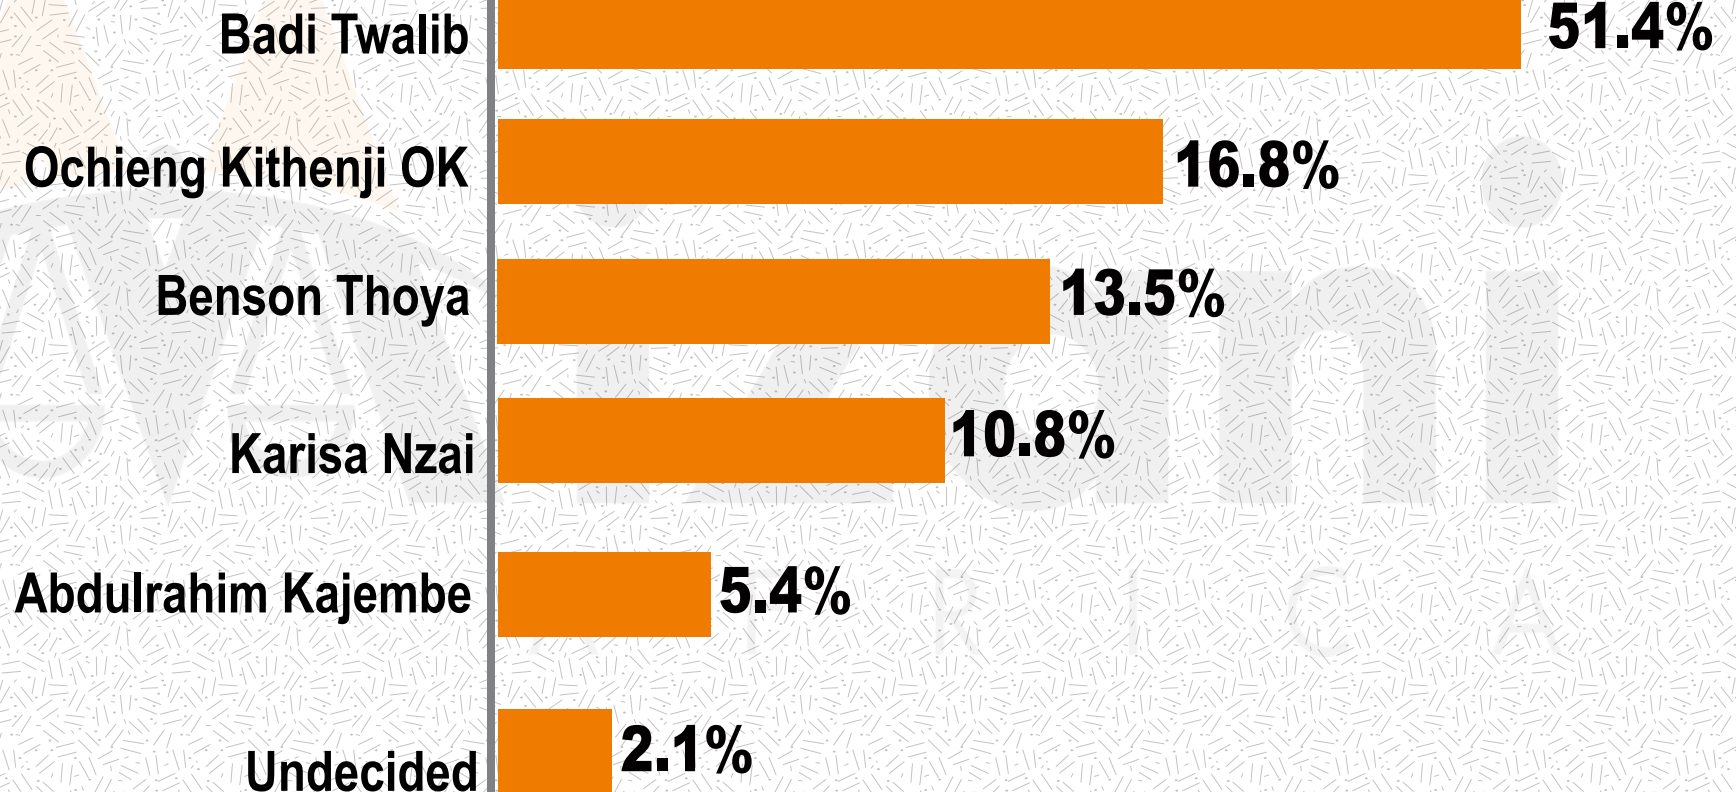

AMINA ABDALLAH
21.9%

ZAMZAM CHIMBA
17.4%

MOMBASA COUNTY

@mizaniafrica

@Mizaniafrica

Parliamentarian

CHANGAMWE CONSTITUENCY

Popularity Ranking

@mizaniafrica

@Mizaniafrica

Parliamentarian

JOMVU CONSTITUENCY

Popularity Ranking

@mizaniafrica

@Mizaniafrica

Parliamentarian

KISAUNI CONSTITUENCY

Popularity Ranking

@mizaniafrica

@Mizaniafrica

Parliamentarian

NYALI CONSTITUENCY

Popularity Ranking

@mizaniafrica

@Mizaniafrica

Parliamentarian

LIKONI CONSTITUENCY

Popularity Ranking

Ahmed Salama

44.0%

Yaq'ub Obado

26.0%