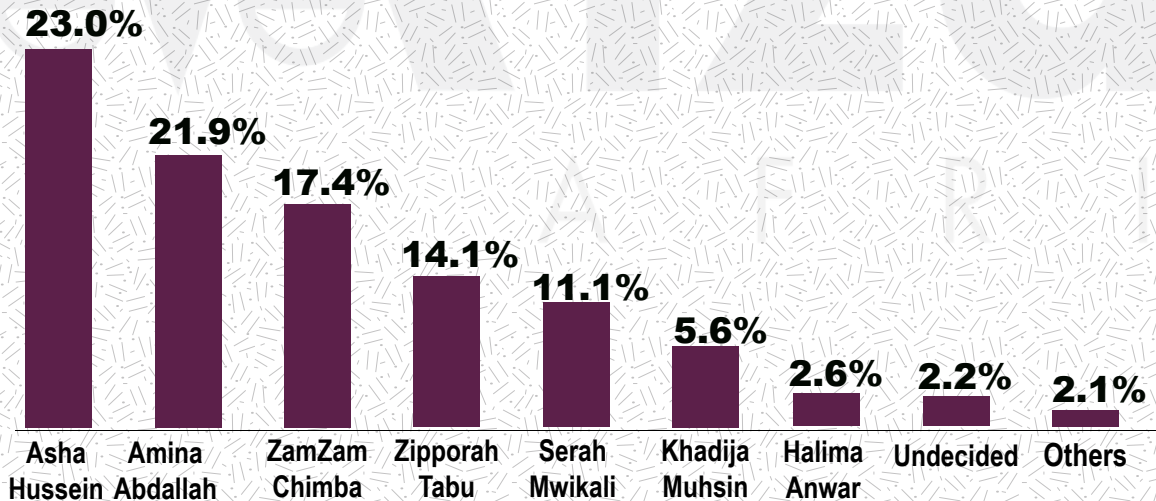

Gender

Setting

Age

Level of Education

Level of Income

Employment Status

@mizaniafrica

@Mizaniafrica

Gubernatorial

ABDULSWANAD NASSIR
37.3%

HASSAN OMAR
28.1%

SULEIMAN SHAHBAL
22.0%

MOMBASA COUNTY

@mizaniafrica

@Mizaniafrica

Senatorial

MOHAMMED FAKI
36.3%

HAMISI MWAGUYA
20.3%

MOHAMED AMIR
19.9%

MOMBASA COUNTY

@mizaniafrica

@Mizaniafrica

Woman Rep.

ASHA HUSSEIN
23.0%

AMINA ABDALLAH
21.9%

ZAMZAM CHIMBA
17.4%

MOMBASA COUNTY

@mizaniafrica

@Mizaniafrica

Parliamentarian

CHANGAMWE CONSTITUENCY

Popularity Ranking