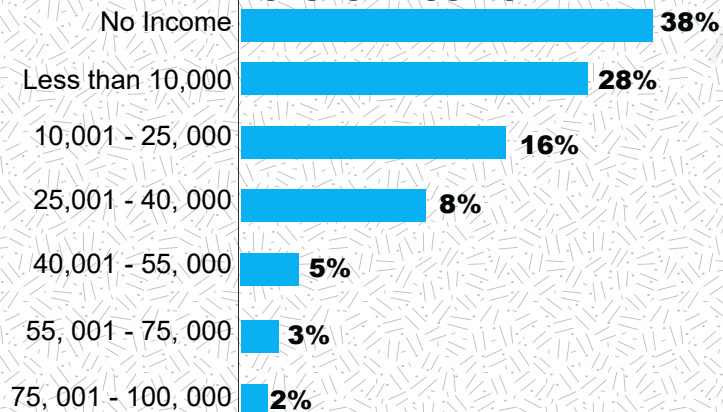

Mombasa County adults of 18 years & above living in rural & urban areas.

Survey Sponsor

MIZANI SOFT AFRICA

Duration

15th to 25th March, 2022

@mizaniafrica

@Mizaniafrica

Demographics

Gender

Setting

Age

Level of Education

Level of Income

Employment Status

@mizaniafrica

@Mizaniafrica

Gubernatorial

ABDULSWANAD NASSIR
37.3%

HASSAN OMAR
28.1%

SULEIMAN SHAHBAL
22.0%

MOMBASA COUNTY

@mizaniafrica

@Mizaniafrica

Senatorial