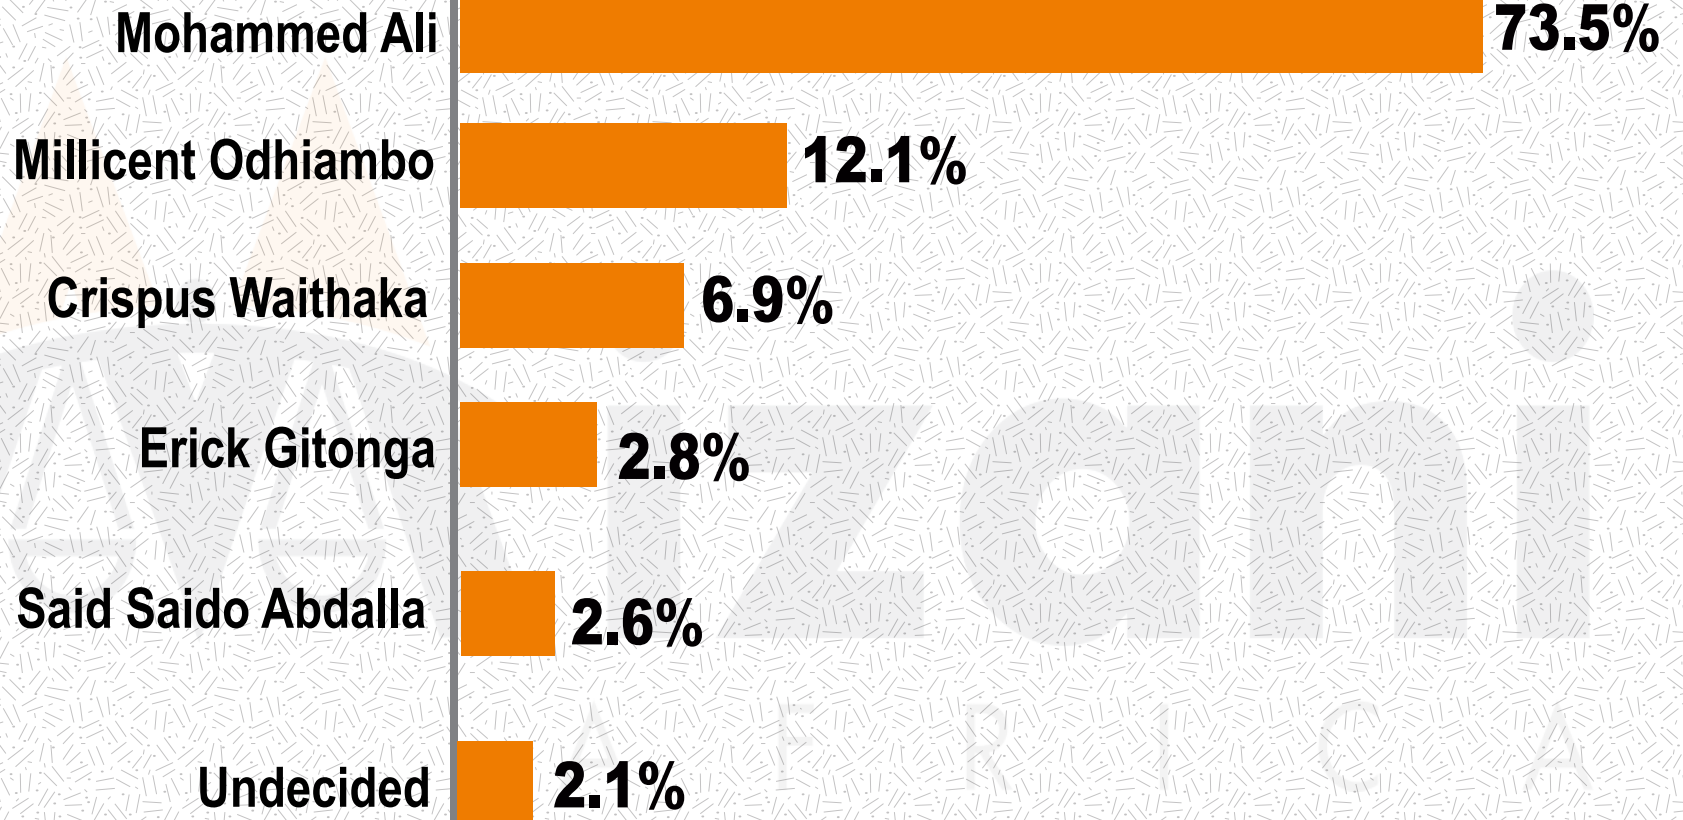

@mizaniafrica

@Mizaniafrica

Parliamentarian

JOMVU CONSTITUENCY

Popularity Ranking

@mizaniafrica

@Mizaniafrica

Parliamentarian

KISAUNI CONSTITUENCY

Popularity Ranking

@mizaniafrica

@Mizaniafrica

Parliamentarian

NYALI CONSTITUENCY

Popularity Ranking

@mizaniafrica

@Mizaniafrica

Parliamentarian

LIKONI CONSTITUENCY

Popularity Ranking

Ahmed Salama

44.0%

Yaq'ub Obado

26.0%