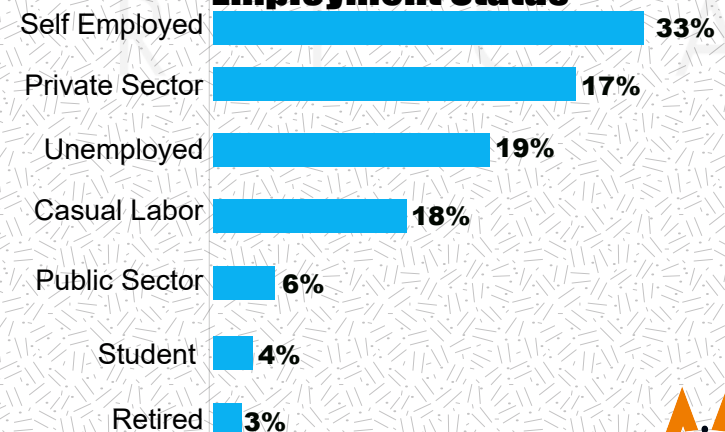

Mombasa County adults of 18 years & above living in rural & urban areas.

Survey Sponsor

MIZANI SOFT AFRICA

Duration

15th to 25th March, 2022

@mizaniafrica

@Mizaniafrica

Demographics

Gender

Setting

Age

Level of Education

Level of Income

Employment Status

@mizaniafrica

@Mizaniafrica

Gubernatorial

ABDULSWANAD NASSIR
37.3%

HASSAN OMAR
28.1%

SULEIMAN SHAHBAL
22.0%

MOMBASA COUNTY

@mizaniafrica

@Mizaniafrica

Senatorial

MOHAMMED FAKI
36.3%

HAMISI MWAGUYA
20.3%

MOHAMED AMIR
19.9%

MOMBASA COUNTY

@mizaniafrica

@Mizaniafrica

Woman Rep.

ASHA HUSSEIN
23.0%