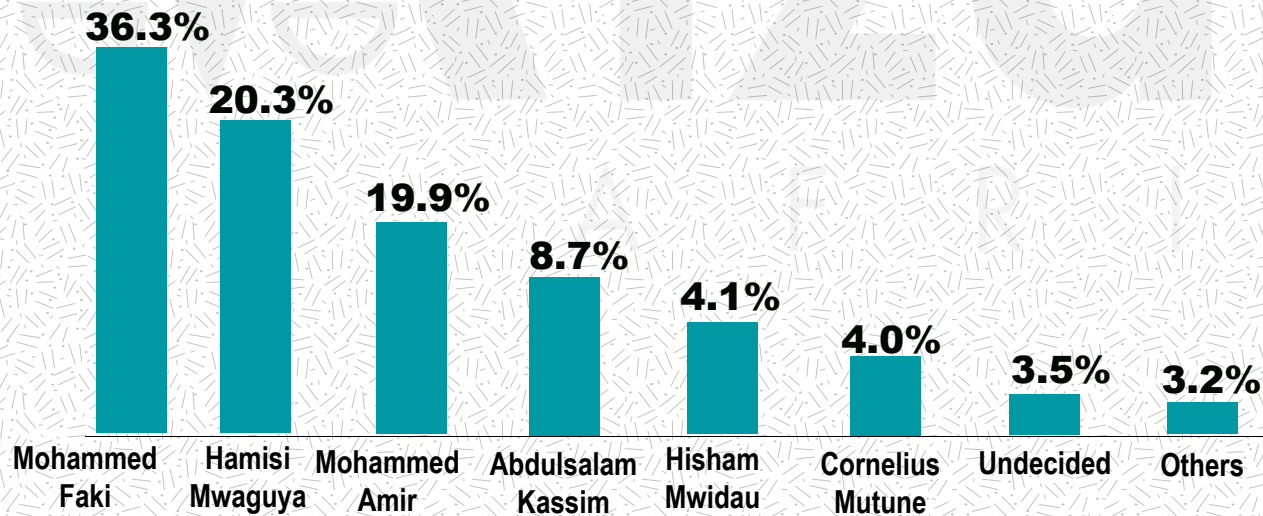

Gender

Setting

Age

Level of Education

Level of Income

Employment Status

@mizaniafrica

@Mizaniafrica

Gubernatorial

ABDULSWANAD NASSIR
37.3%

HASSAN OMAR
28.1%

SULEIMAN SHAHBAL
22.0%

MOMBASA COUNTY

@mizaniafrica

@Mizaniafrica

Senatorial

MOHAMMED FAKI
36.3%

HAMISI MWAGUYA
20.3%

MOHAMED AMIR
19.9%

MOMBASA COUNTY

@mizaniafrica

@Mizaniafrica

Woman Rep.

ASHA HUSSEIN
23.0%

AMINA ABDALLAH
21.9%

ZAMZAM CHIMBA
17.4%

MOMBASA COUNTY

@mizaniafrica

@Mizaniafrica

Parliamentarian

CHANGAMWE CONSTITUENCY

Popularity Ranking