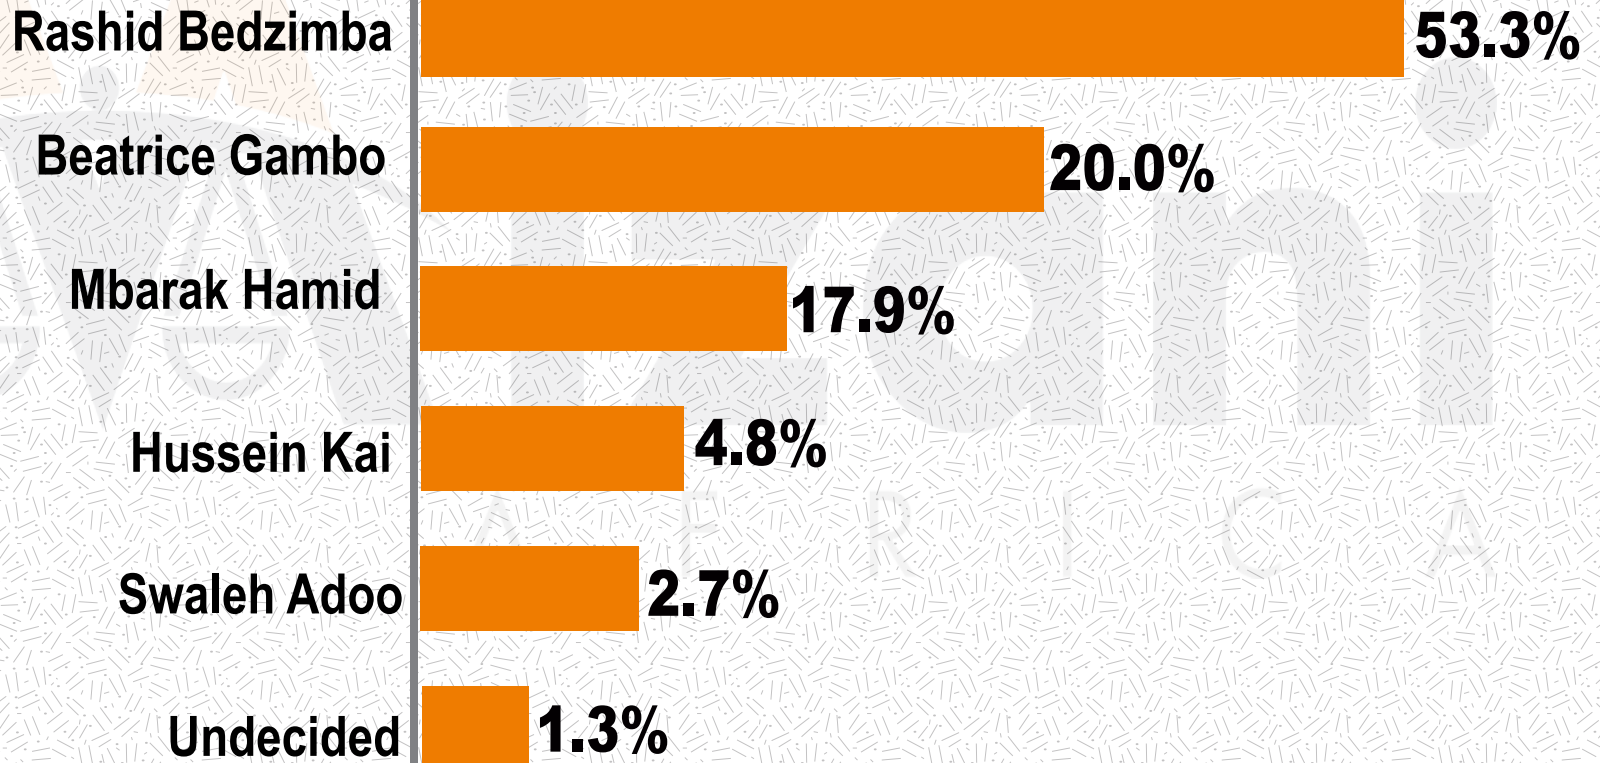

AMINA ABDALLAH
21.9%

ZAMZAM CHIMBA
17.4%

MOMBASA COUNTY

@mizaniafrica

@Mizaniafrica

Parliamentarian

CHANGAMWE CONSTITUENCY

Popularity Ranking

@mizaniafrica

@Mizaniafrica

Parliamentarian

JOMVU CONSTITUENCY

Popularity Ranking

@mizaniafrica

@Mizaniafrica

Parliamentarian

KISAUNI CONSTITUENCY

Popularity Ranking

@mizaniafrica

@Mizaniafrica

Parliamentarian

NYALI CONSTITUENCY

Popularity Ranking

@mizaniafrica

@Mizaniafrica

Parliamentarian

LIKONI CONSTITUENCY

Popularity Ranking

Ahmed Salama

44.0%

Yaq'ub Obado

26.0%