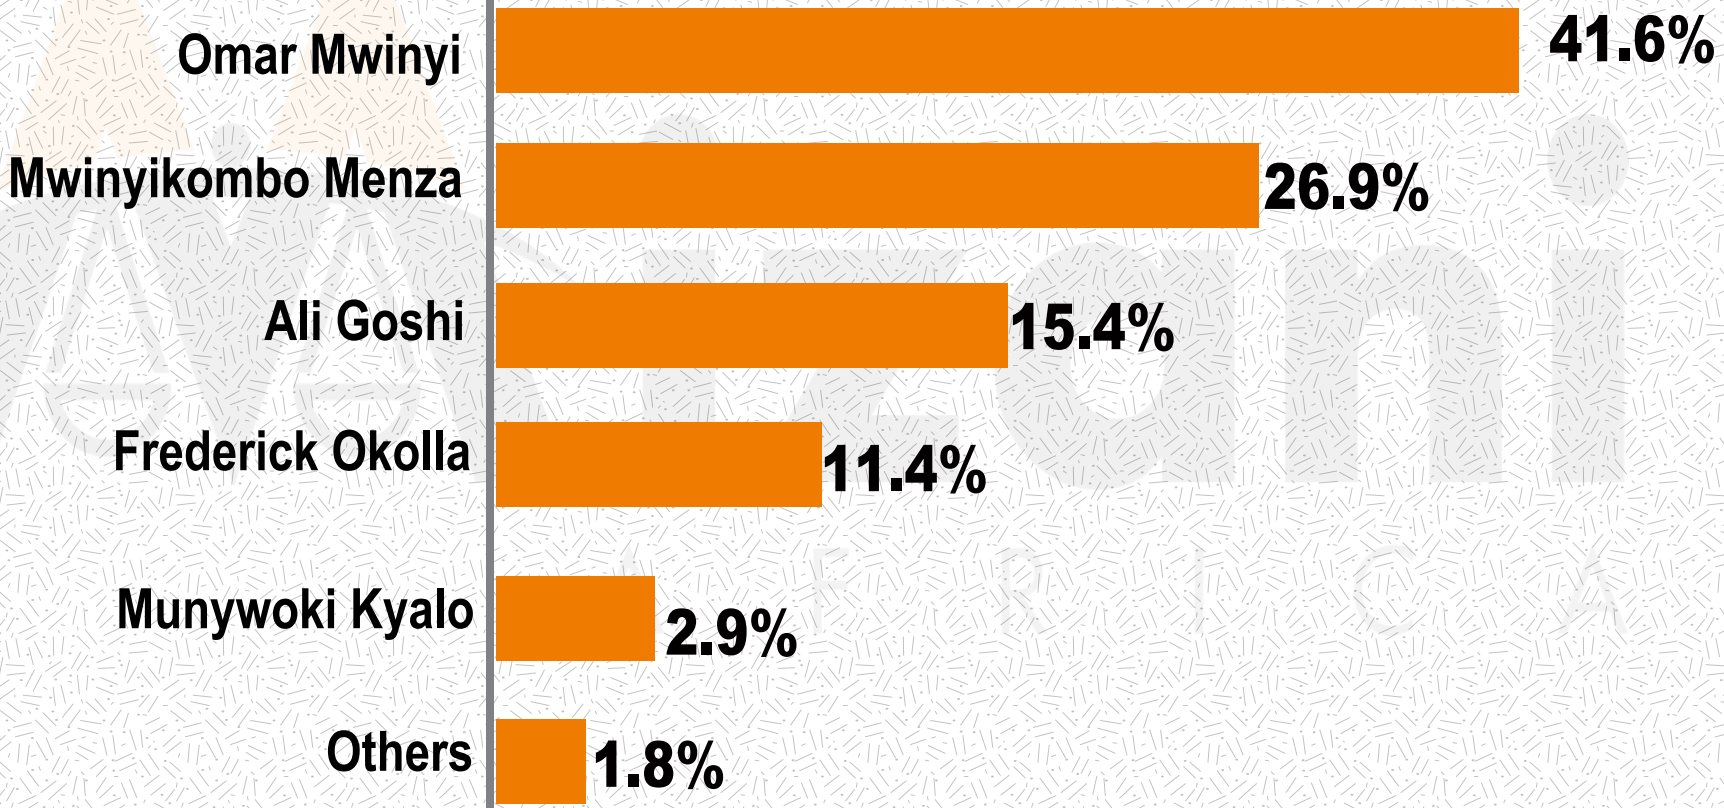

MOHAMMED FAKI
36.3%

HAMISI MWAGUYA
20.3%

MOHAMED AMIR
19.9%

MOMBASA COUNTY

@mizaniafrica

@Mizaniafrica

Woman Rep.

ASHA HUSSEIN
23.0%

AMINA ABDALLAH
21.9%

ZAMZAM CHIMBA
17.4%

MOMBASA COUNTY

@mizaniafrica

@Mizaniafrica

Parliamentarian

CHANGAMWE CONSTITUENCY

Popularity Ranking

@mizaniafrica

@Mizaniafrica

Parliamentarian

JOMVU CONSTITUENCY

Popularity Ranking

@mizaniafrica

@Mizaniafrica

Parliamentarian